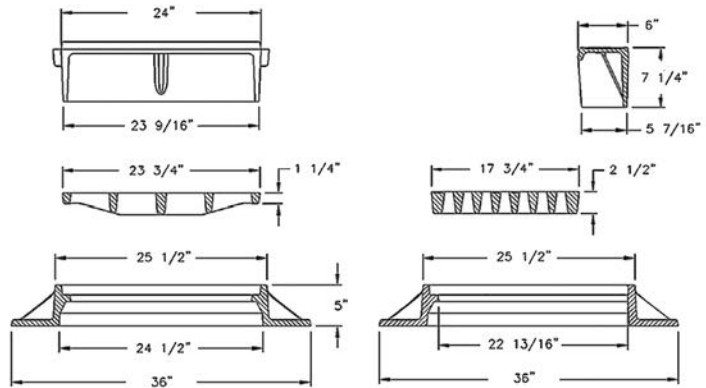

### 7191 CATCH BASIN INLET

Heavy duty  
 Type M grate  
 Approximate 123 sq. in. open area  
 "DUMP NO WASTE!" lettering and  
 fish image on grate and curb back

### 7205 CATCH BASIN CURB INLET

Heavy duty  
 With Type M1 grate  
 Approximate 100 sq. in. open area